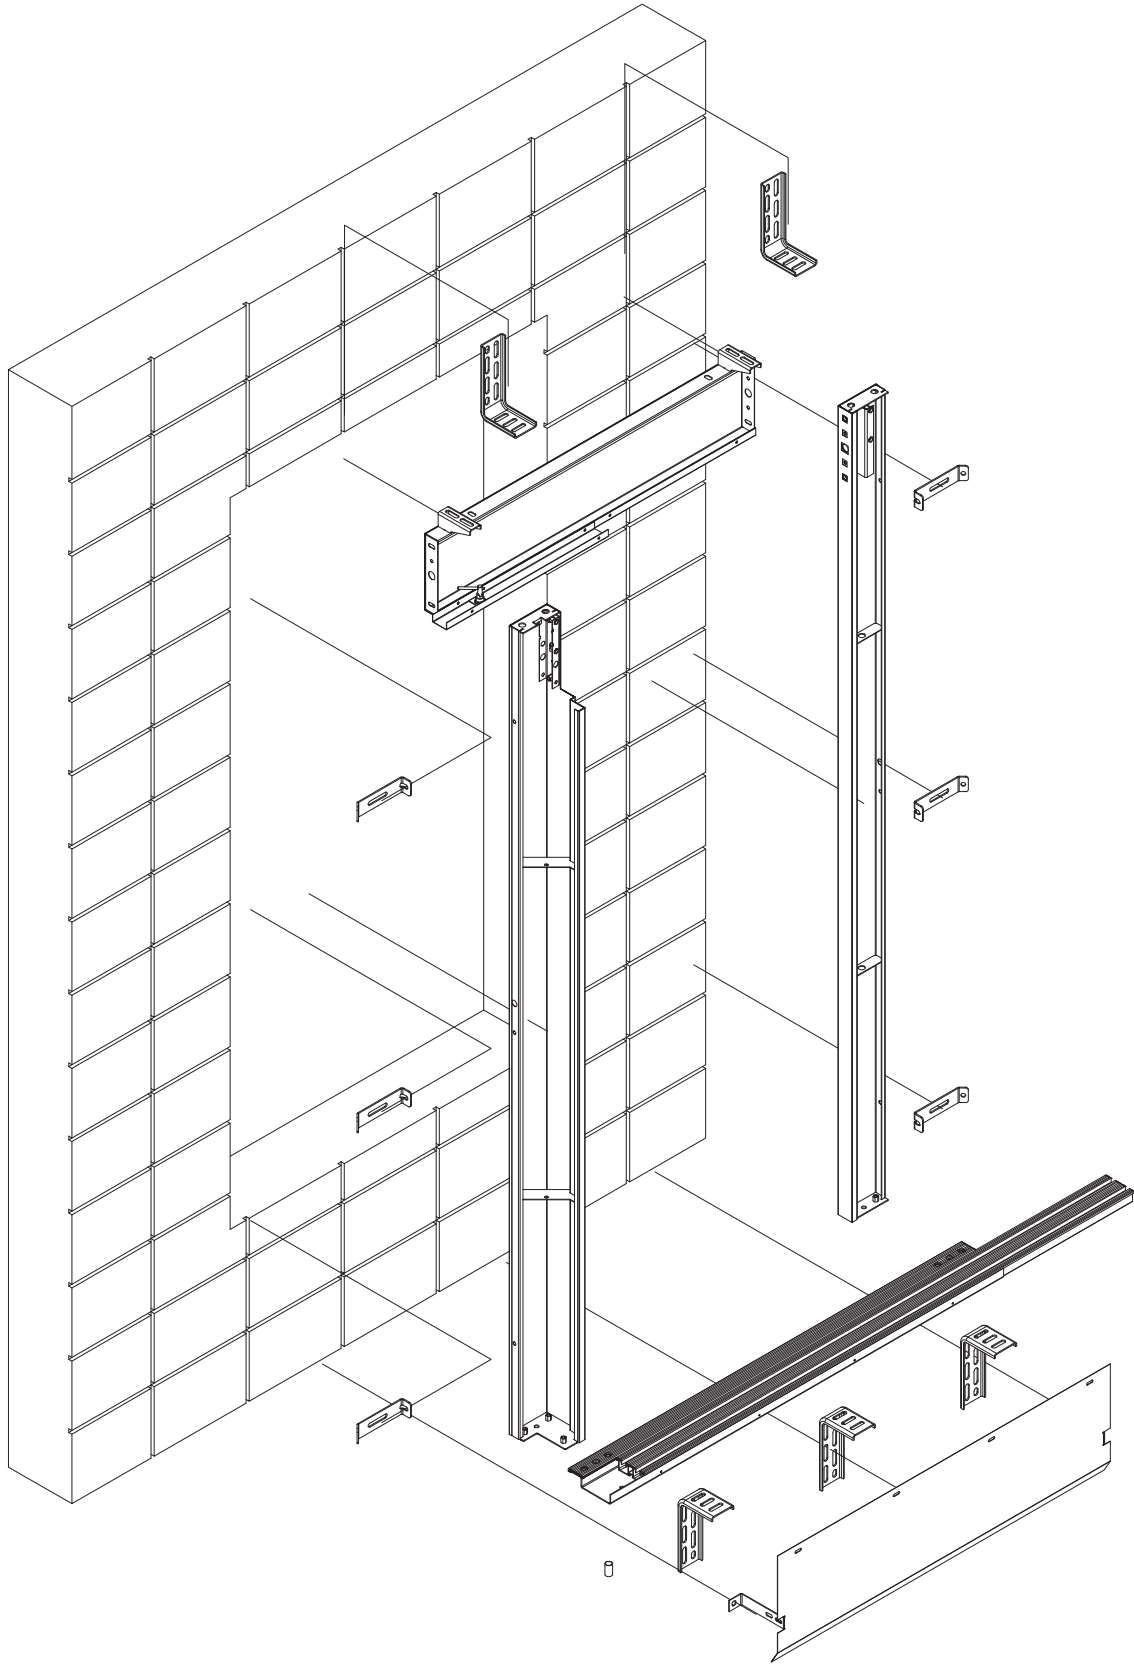

# 2 PANEL TELESKOPIK KAT KAPISI

2 PANELS TELESCOPIC LANDING DOOR

LT-2PT SERİSİ  
LT-2PT MODEL

LT-2PT SERİSİ  
LT-2PT MODEL

## 2 PANEL TELESKOPIK KAT KAPISI

2 PANELS TELESCOPIC LANDING DOOR

# 2 PANEL TELESKOPIK KAT KAPISI

2 PANELS TELESCOPIC LANDING DOOR

LT-2PT SERİSİ  
LT-2PT MODEL